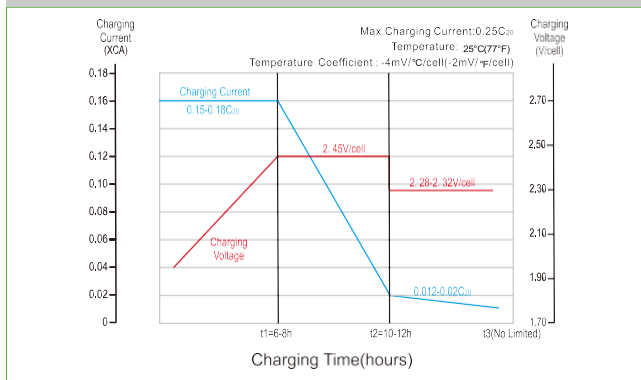

Charging Profiles