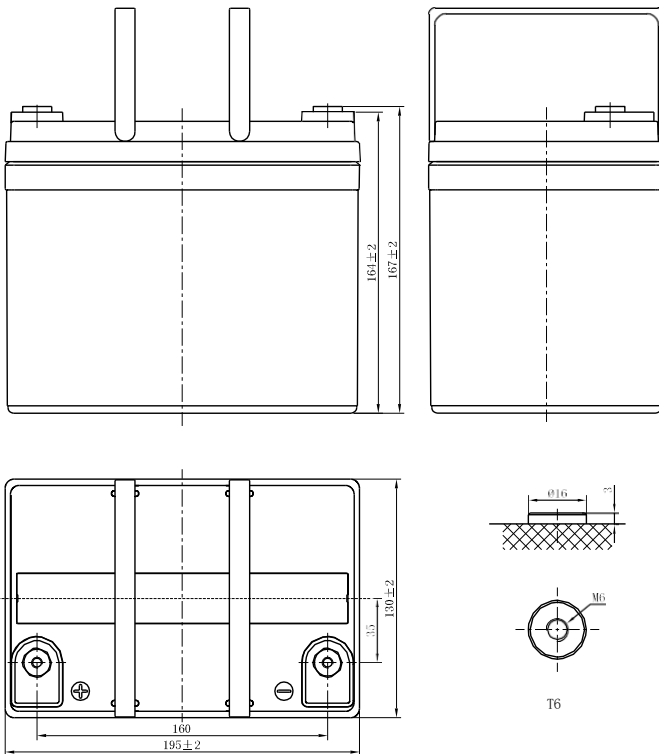

## CHARACTERISTICS

Item	Specifications
Voltage	12V
Dimension	Length 195mm (7.68inches)
	Width 130mm (5.12inches)
	Container Height 164mm (6.46inches)
	Total Height 167mm (6.57inches)
Approx Weight	11.3kg (24.9lbs)
Terminal	T6(M6)
Container Material	ABS
Capacity	20HR 39Ah
	10HR 37Ah
	5HR 35Ah
Operating Temp. Range	Discharge -20~55°C (-4~131°F)
	Charge 0~40°C (32~104°F)
	Storage -15~40°C (5~104°F)