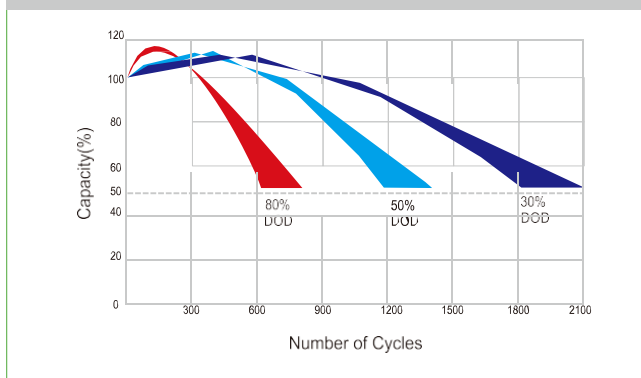

#### Optimize electrolyte stratification

- Introduce AGM-GEL technology

#### Excellent deep cycle performance

- Plate assembly pressure re-engineering
- New PAM/NAM recipe introduced
- Gel electrolyte technology
- Rare earth alloy
- Double layer separator technology
- Lower acid filling temperature

#### Charging Profiles

#### Cycle Life in Relation to Depth Of Discharges